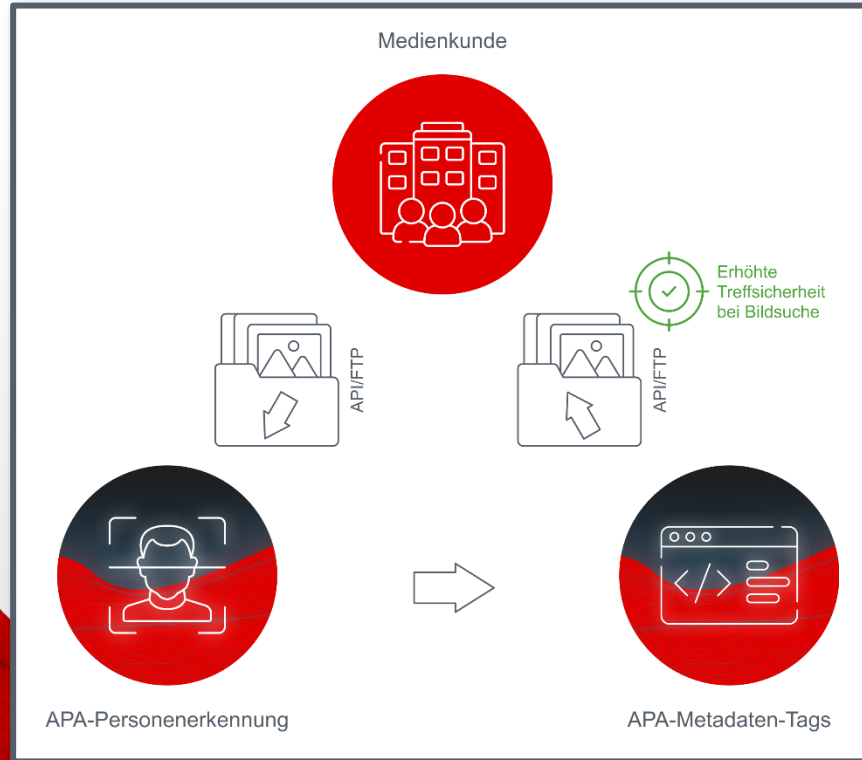

Personenerkennung als Service